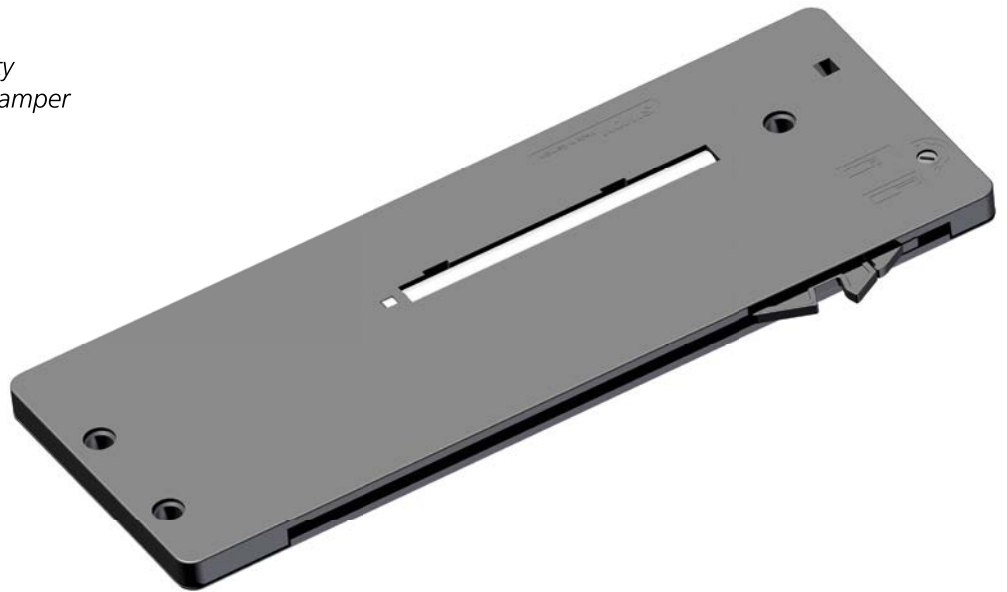

Independent from special brands of drawer slides manufacturers

Mechanical functioning 

Soft closed by air 

From drawer lengths 250mm upwards

Front distance adjustable

Compact design

Retro-fit