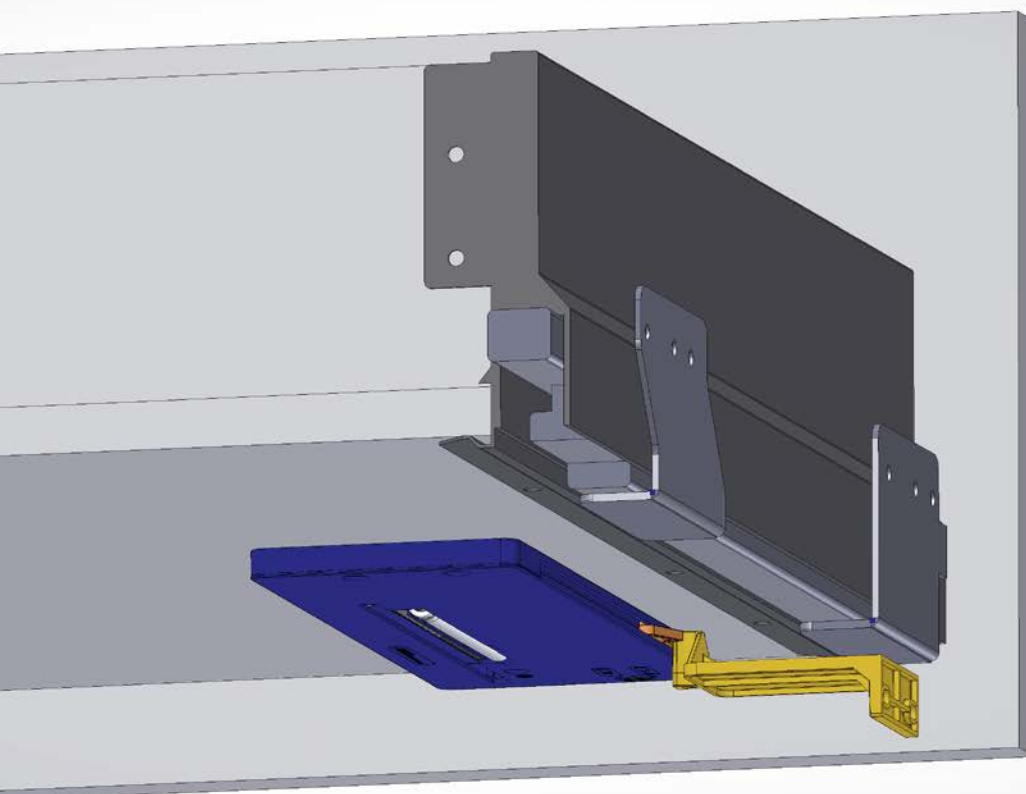

SOFT CLOSE

**+ PUSH TO
OPEN**

= PUSH *plus*